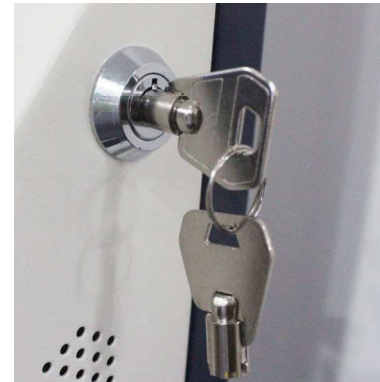

21.5" hand sanitizer LCD digital signage

We know how mobilized you are to keep your business going.
In this context related to Coronavirus, we offer this new solution.

21.5" hand sanitizer LCD digital signage

Dimension

Easy Filling

Open the back cover

Tank

Remove the plug

Fill with hydroalcoholic gel

21.5" hand sanitizer LCD digital signage

Technical sheet