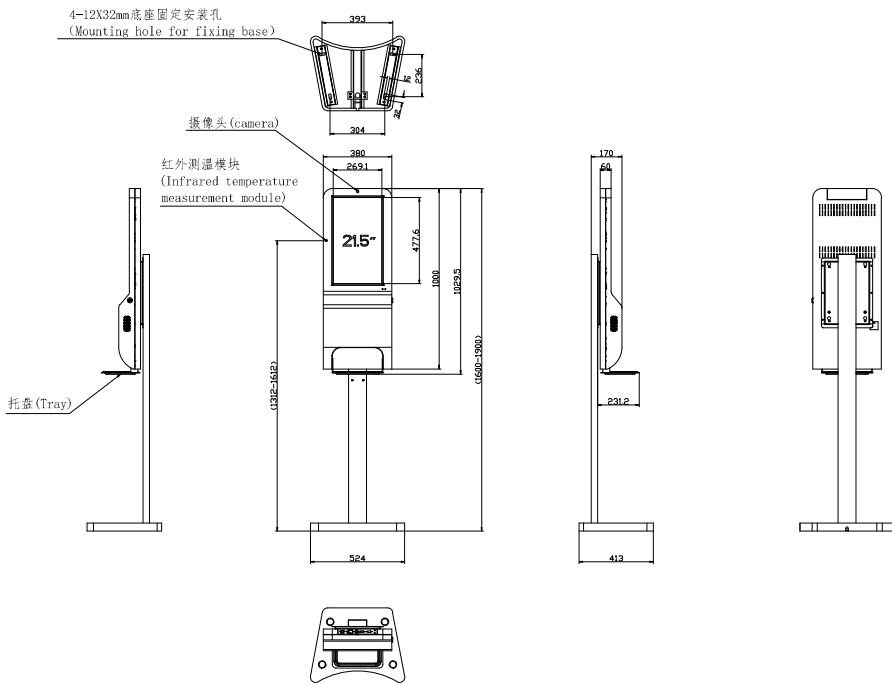

Dimension

Easy Filling

Open the back cover

Tank

Remove the plug

Fill with hydroalcoholic gel

21.5" hand sanitizer LCD digital signage

Technical sheet