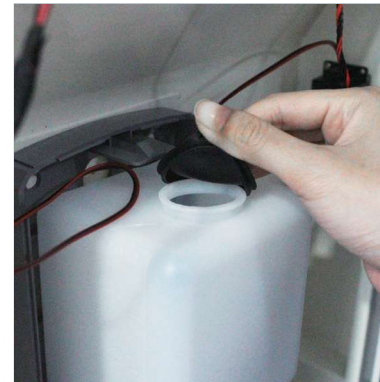

Dimension

Easy Filling

Open the back cover

Tank

Remove the plug

Fill with hydroalcoholic gel

21.5" hand sanitizer LCD digital signage

Technical sheet